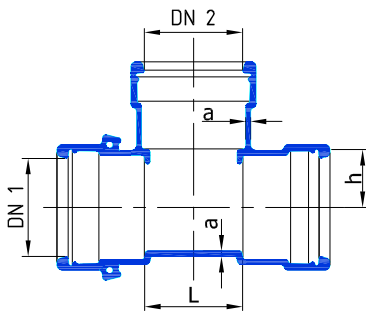

FLANGE - FLANGE TEE

DN 1	DN 2	'a'	'L'	'h'	Product Code
100	100	7	356	178	2G2T100F100F
150	100	7	406	203	2G2T150F100F
150	150	7	406	203	2G2T150F150F

SOCKET - SOCKET TEE

DN 1	DN 2	'a'	'L'	'h'	Product Code
100	100	6	120	75	2G2T100S100S
150	100	6	120	100	2G2T150S100S
150	150	6	120	100	2G2T150S150S

SOCKET - FLANGE TEE

DN 1	DN 2	'a'	'L'	'h'	Product Code
100	80	6	120	155	2G2T100S080F
100	100	6	120	165	2G2T100S100F
150	80	6	120	185	2G2T150S080F
150	100	6	120	190	2G2T150S100F
150	150	6	120	210	2G2T150S150F