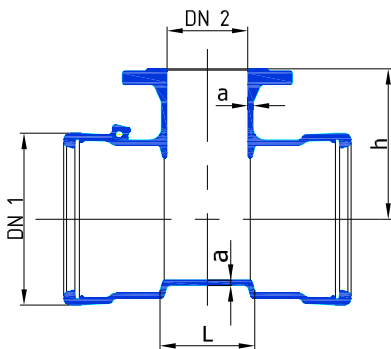

FLANGE - FLANGE TEE

DN 1	DN 2	'a'	'L'	'h'	Product Code
100	100	7	356	178	2G2T100F100F
150	100	7	406	203	2G2T150F100F
150	150	7	406	203	2G2T150F150F

SOCKET - SOCKET TEE

DN 1	DN 2	'a'	'L'	'h'	Product Code
100	100	6	120	75	2G2T100S100S
150	100	6	120	100	2G2T150S100S
150	150	6	120	100	2G2T150S150S

SOCKET - FLANGE TEE

DN 1	DN 2	'a'	'L'	'h'	Product Code
100	80	6	120	155	2G2T100S080F
100	100	6	120	165	2G2T100S100F
150	80	6	120	185	2G2T150S080F
150	100	6	120	190	2G2T150S100F
150	150	6	120	210	2G2T150S150F